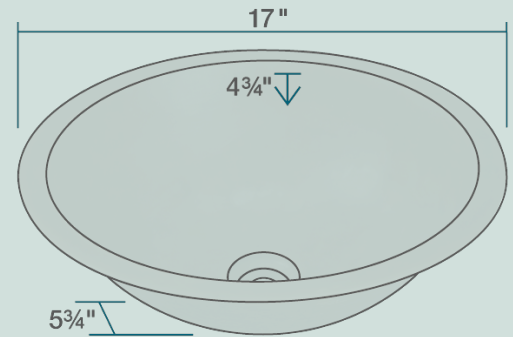

- 17" x 17" x 5 3/4"
- Undermount or Topmount Installation
- Antique Patina Finish
- Center Drain
- One-Piece Construction
- Cardboard Cutout Template Included
- Lifetime Warranty

Accessories

Features

<p>Topmount or Undermount</p>	<p>18" Minimum Cabinet Size</p>	<p>Antique Finish</p>	<p>One Piece Construction</p> <p>1 PC</p>	<p>Cutout Template</p>	<p>Limited Lifetime Warranty</p> <p>LLW</p>