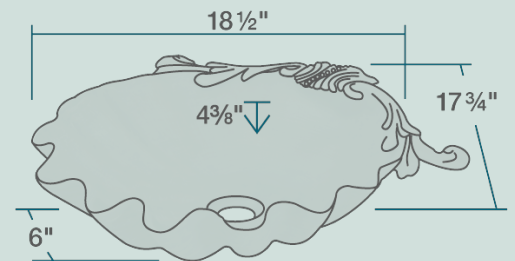

# 952 Oval Vessel Bathroom Sink

18 1/2" x 17 3/4" x 6"  
 Vessel Installation  
 Antique Patina Finish  
 Center Drain  
 One-Piece Construction  
 Limited Lifetime Warranty