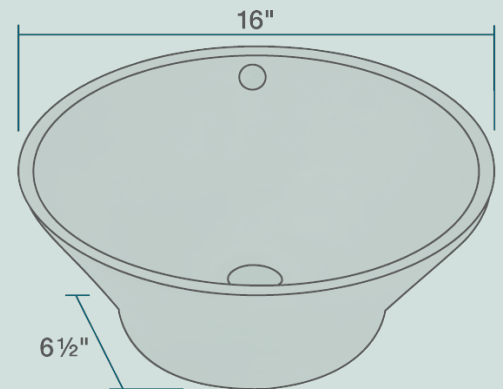

955-GOLD Gold Vessel Sink

Bronze

Our uniquely designed bronze sinks will add an element of art to any décor. Each bronze sink comes with a beautifully aged patina that will make your sink easy to care for. Our sinks are solid all the way through, giving you a strong product that will last a lifetime. Each sink is covered by a limited lifetime warranty. All undermount sinks come with a cardboard cutout template and mounting hardware.

16" x 16" x 6 1/2"
 Vessel Installation
 Gold Finish
 Center Drain
 One-Piece Construction
 Limited Lifetime Warranty

Accessories

*Accessories not included

UPC: 817299019817

Features

Vessel Installation	18" Minimum Cabinet Size	Gold Finish	One-Piece Construction	Limited Lifetime Warranty	One Bowl