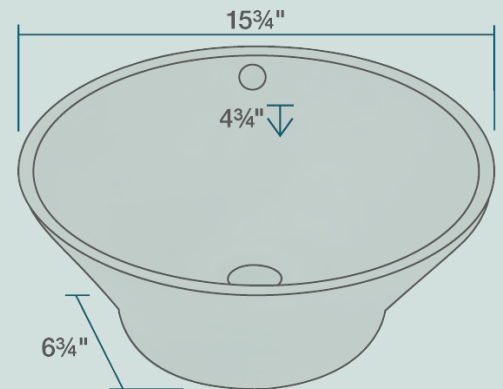

955 Vessel Sink

Bronze

Our uniquely designed bronze sinks will add an element of art to any décor. Each bronze sink comes with a beautifully aged patina that will make your sink easy to care for. Our sinks are solid all the way through, giving you a strong product that will last a lifetime. Each sink is covered by a limited lifetime warranty. All undermount sinks come with a cardboard cutout template and mounting hardware.

15 3/4" x 15 3/4" x 6 3/4"
 Vessel Installation
 Antique Patina Finish
 Center Drain
 One-Piece Construction
 Limited Lifetime Warranty

Accessories

*Accessories not included

UPC: 817299012740

Features

Vessel Installation	18" Minimum Cabinet Size	Antique Finish	One-Piece Construction	Limited Lifetime Warranty	One Bowl