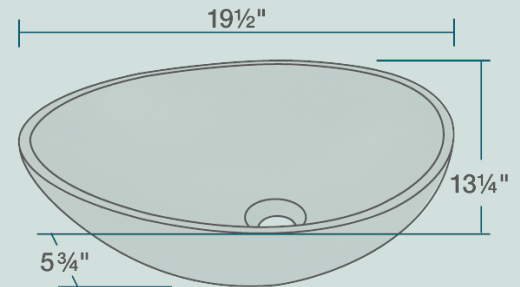

956-GOLD Vessel Sink

Bronze

Our uniquely designed bronze sinks will add an element of art to any décor. Each bronze sink comes with a beautifully aged patina that will make your sink easy to care for. Our sinks are solid all the way through, giving you a strong product that will last a lifetime. Each sink is covered by a limited lifetime warranty. All undermount sinks come with a cardboard cutout template and mounting hardware.

19 1/2" x 13 1/4" x 5 3/4"
 Vessel Installation
 Gold Finish
 Center Drain
 One-Piece Construction
 Lifetime Warranty

Accessories

*Accessories not included

UPC: 817299016496

Features

<p>Vessel Installation</p> 	<p>21" Minimum Cabinet Size</p> 	<p>Gold Finish</p> 	<p>One Piece Construction</p> <p>1PC</p>	<p>Limited Lifetime Warranty</p> <p>LLW</p>	