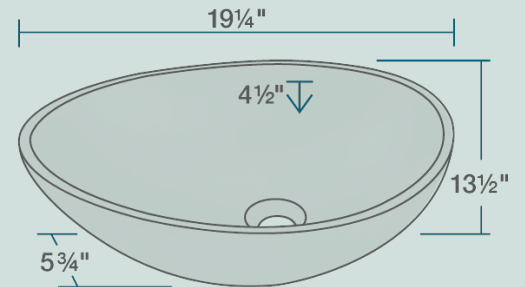

# 956 Vessel Sink

19 1/4" x 13 1/2" x 5 3/4"  
Vessel Installation  
Antique Patina Finish  
Center Drain  
One-Piece Construction  
Limited Lifetime Warranty