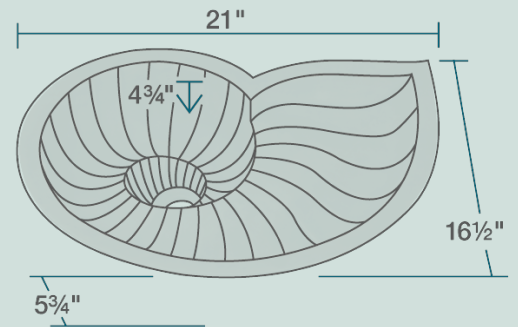

21" x 16 1/2" x 5 3/4"
 Undermount Installation
 Antique Patina Finish
 Offset Drain
 One-Piece Construction
 Limited Lifetime Warranty

Accessories

Features

Undermount Installation	24" Minimum Cabinet Size	Antique Finish	One-Piece Construction	Limited Lifetime Warranty	One Bowl