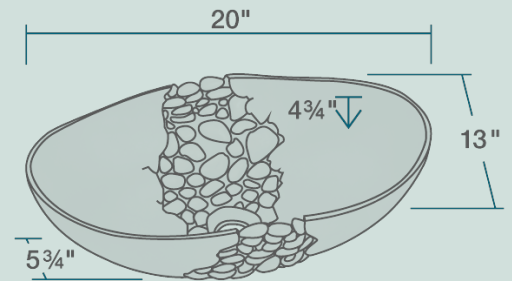

20" x 13" x 5 3/4"
Vessel Installation
Aged Patina Finish
Center Drain
One-Piece Construction
Lifetime Warranty

Accessories

*Accessories not included

UPC: 817299012771

Features

<p>Vessel Installation</p> 	<p>21" Minimum Cabinet Size</p> 	<p>Aged Finish</p> 	<p>One Piece Construction</p> <p>1PC</p>	<p>Limited Lifetime Warranty</p> <p>LLW</p>	