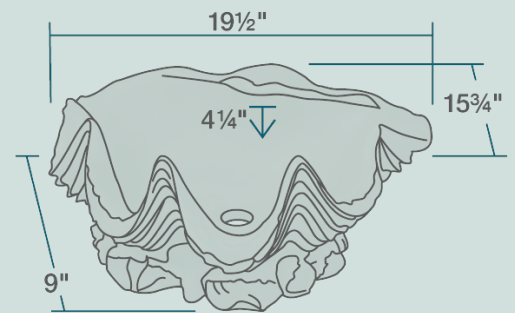

19 1/2" x 15 3/4" x 9"
Vessel Installation
Antique Patina Finish
Offset Drain
One-Piece Construction
Limited Lifetime Warranty

Accessories

*Accessories not included

UPC: 817299012788

Features

Vessel Installation	21" Minimum Cabinet Size	Antique Finish	One-Piece Construction	Limited Lifetime Warranty	One Bowl