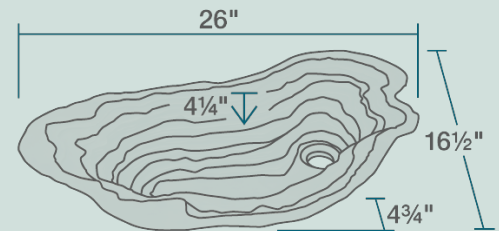

Accessories

*Accessories not included

UPC: 817299012801

Features

Undermount Installation	27" Minimum Cabinet Size	Antique Finish	One Piece Construction 1 PC	Cutout Template	Limited Lifetime Warranty LLW