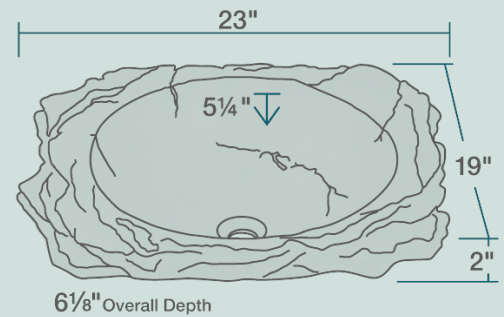

23" x 19" x 6 1/8"
 Topmount Installation
 Antique Patina Finish
 Offset Drain
 One-Piece Construction
 Lifetime Warranty

Accessories

*Accessories not included

UPC: 817299014386

Features

<p>Topmount Installation</p>	<p>24" Minimum Cabinet Size</p>	<p>Antique Finish</p>	<p>One Piece Construction</p> <p>1PC</p>	<p>Limited Lifetime Warranty</p> <p>LLW</p>	