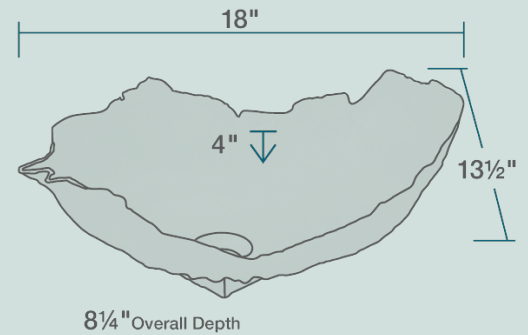

18" x 13 1/2" x 8 1/4"
Vessel Installation
Antique Patina Finish
Center Drain
One-Piece Construction
Limited Lifetime Warranty

Accessories

*Accessories not included

UPC: 817299014850

Features

 <p>Vessel Installation</p>	 <p>21" Minimum Cabinet Size</p>	 <p>Antique Finish</p>	 <p>One Piece Construction</p>	 <p>Limited Lifetime Warranty</p>	