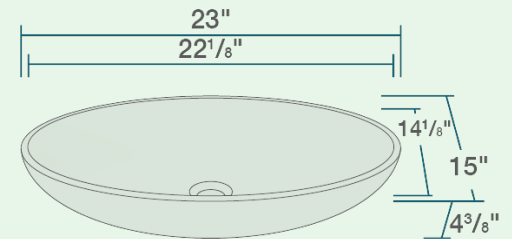

# AB110 Oval Vessel Sink

23" x 15" x 4 3/8"  
 Vessel Installation  
 24" Minimum Cabinet Size  
 Stain Resistant  
 Scratch Resistant  
 Multiple Colors Available  
 No Hardware Needed  
 Limited Lifetime Warranty

## Features

Vessel Installation 	24" Minimum Cabinet Size 	Stain Resistant 	Scratch Resistant 	Multiple Colors Available 	No Hardware Needed 
Limited Lifetime Warranty 	One Bowl 				

UPC: 810971029845