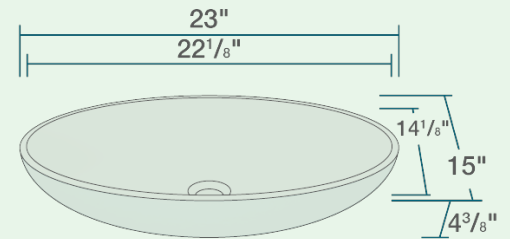

- 23" x 15" x 4 3/8"
- Vessel Installation
- 24" Minimum Cabinet Size
- Stain Resistant
- Scratch Resistant
- Multiple Colors Available
- No Hardware Needed
- Limited Lifetime Warranty

Accessories

No Available Accessories

Features

Vessel Installation 	24" Minimum Cabinet Size 	Stain Resistant 	Scratch Resistant 	Multiple Colors Available 	No Hardware Needed 
Limited Lifetime Warranty 	One Bowl 				

UPC: 841412153102