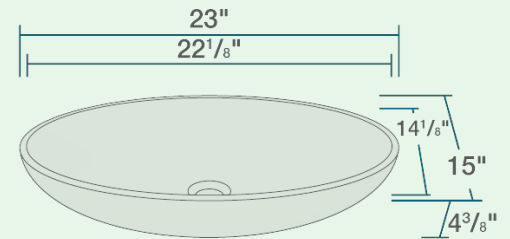

# AB130 Oval Vessel Sink

23" x 15" x 4 3/8"  
Vessel Installation  
24" Minimum Cabinet Size  
Stain Resistant  
Scratch Resistant  
Multiple Colors Available  
No Hardware Needed  
Limited Lifetime Warranty