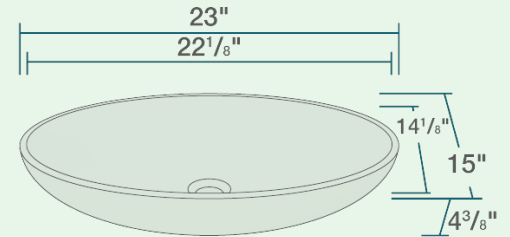

- 23" x 15" x 4 3/8"
- Vessel Installation
- 24" Minimum Cabinet Size
- Stain Resistant
- Scratch Resistant
- Multiple Colors Available
- No Hardware Needed
- Limited Lifetime Warranty

Accessories

No Available Accessories

Features

| | | | | | |
|--|---|---|--|--|---|
| Vessel Installation  | 24" Minimum Cabinet Size  | Stain Resistant  | Scratch Resistant  | Multiple Colors Available  | No Hardware Needed  |
| Limited Lifetime Warranty  | One Bowl  | | | | |