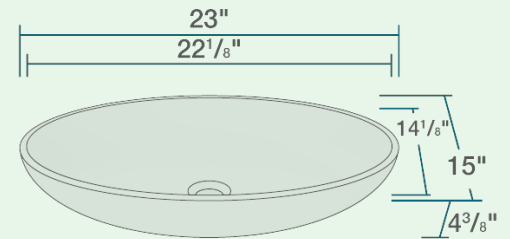

- 23" x 15" x 4 3/8"
- Vessel Installation
- 24" Minimum Cabinet Size
- Stain Resistant
- Scratch Resistant
- Multiple Colors Available
- No Hardware Needed
- Limited Lifetime Warranty

Accessories

No Available Accessories

Features

Vessel Installation 	24" Minimum Cabinet Size 	Stain Resistant 	Scratch Resistant 	Multiple Colors Available 	No Hardware Needed 
Limited Lifetime Warranty 	One Bowl 				

UPC: 841412153188