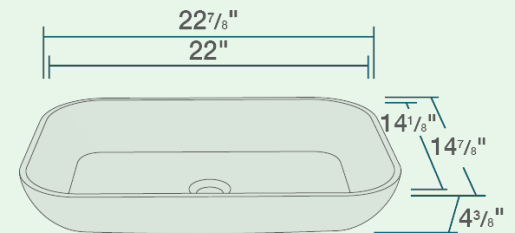

22 7/8" x 14 7/8" x 4 3/8"
 Vessel Installation
 24" Minimum Cabinet Size
 Stain Resistant
 Scratch Resistant
 Multiple Colors Available
 No Hardware Needed
 Limited Lifetime Warranty

Accessories

No Available Accessories

Features

Vessel Installation 	24" Minimum Cabinet Size 	Stain Resistant 	Scratch Resistant 	Multiple Colors Available 	No Hardware Needed 
Limited Lifetime Warranty 	One Bowl 				

UPC: 841412153195