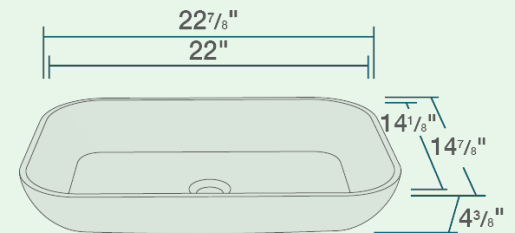

Accessories

No Available Accessories

Features

Vessel Installation 	24" Minimum Cabinet Size 	Stain Resistant 	Scratch Resistant 	Multiple Colors Available 	No Hardware Needed
Limited Lifetime Warranty 	One Bowl 				

UPC: 841412153195