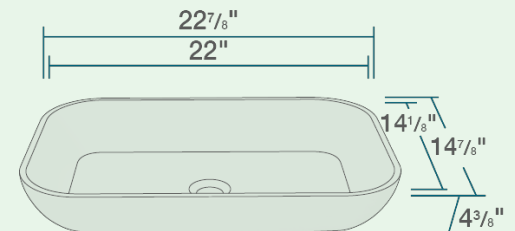

22 7/8" x 14 7/8" x 4 3/8"
 Vessel Installation
 24" Minimum Cabinet Size
 Stain Resistant
 Scratch Resistant
 Multiple Colors Available
 No Hardware Needed
 Limited Lifetime Warranty

Accessories

No Available Accessories

Features

Vessel Installation 	24" Minimum Cabinet Size 	Stain Resistant 	Scratch Resistant 	Multiple Colors Available 	No Hardware Needed 
Limited Lifetime Warranty 	One Bowl 				

UPC: 841412153225