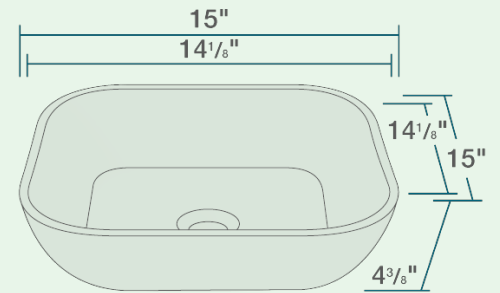

15" x 15" x 4 3/8"
Vessel Installation
18" Minimum Cabinet Size
Stain Resistant
Scratch Resistant
Multiple Colors Available
No Hardware Needed
Limited Lifetime Warranty

Accessories

No Available Accessories

Features

Vessel Installation 	18" Minimum Cabinet Size 	Stain Resistant 	Scratch Resistant 	Multiple Colors Available 	No Hardware Needed 
Limited Lifetime Warranty 	One Bowl 				

UPC: 841412153232