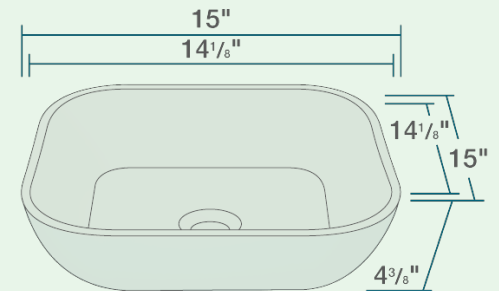

15" x 15" x 4 3/8"  
 Vessel Installation  
 18" Minimum Cabinet Size  
 Stain Resistant  
 Scratch Resistant  
 Multiple Colors Available  
 No Hardware Needed  
 Limited Lifetime Warranty

## Features

Vessel Installation 	18" Minimum Cabinet Size 	Stain Resistant 	Scratch Resistant 	Multiple Colors Available 	No Hardware Needed 
Limited Lifetime Warranty 	One Bowl 				

UPC: 841412153249