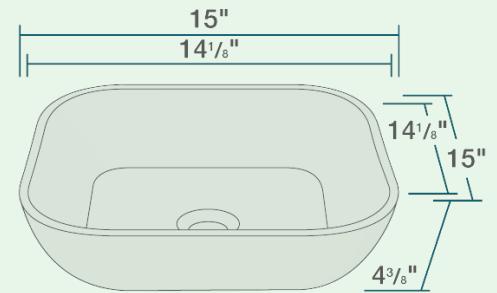

# AB330 Square Vessel Sink

15" x 15" x 4 3/8"  
Vessel Installation  
18" Minimum Cabinet Size  
Stain Resistant  
Scratch Resistant  
Multiple Colors Available  
No Hardware Needed  
Limited Lifetime Warranty

## Features

Vessel Installation 	18" Minimum Cabinet Size 	Stain Resistant 	Scratch Resistant 	Multiple Colors Available 	No Hardware Needed 
Limited Lifetime Warranty 	One Bowl 				

UPC: 841412153256