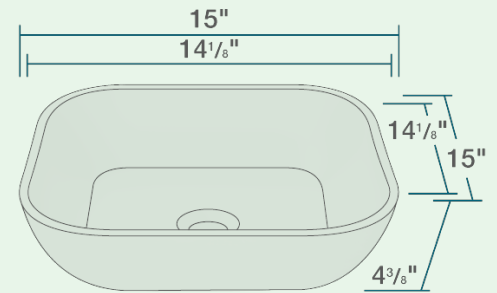

- 15" x 15" x 4 3/8"
- Vessel Installation
- 18" Minimum Cabinet Size
- Stain Resistant
- Scratch Resistant
- Multiple Colors Available
- No Hardware Needed
- Limited Lifetime Warranty

Accessories

No Available Accessories

Features

Vessel Installation 	18" Minimum Cabinet Size 	Stain Resistant 	Scratch Resistant 	Multiple Colors Available 	No Hardware Needed
Limited Lifetime Warranty 	One Bowl 				

UPC: 841412153270