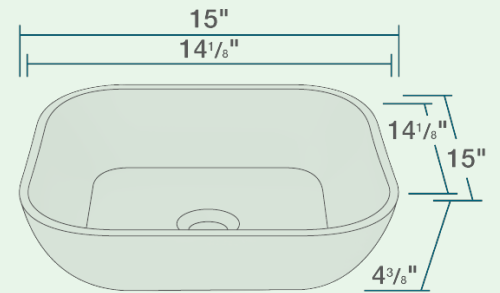

15" x 15" x 4 3/8"
Vessel Installation
18" Minimum Cabinet Size
Stain Resistant
Scratch Resistant
Multiple Colors Available
No Hardware Needed
Limited Lifetime Warranty

Accessories

No Available Accessories

Features

Vessel Installation 	18" Minimum Cabinet Size 	Stain Resistant 	Scratch Resistant 	Multiple Colors Available 	No Hardware Needed 
Limited Lifetime Warranty 	One Bowl 				

UPC: 841412153270