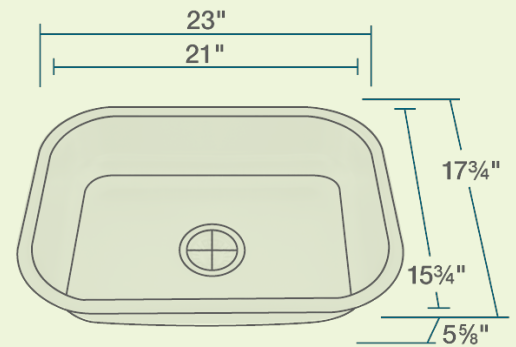

- 23" x 17 3/4" x 5 5/8"
- Undermount Installation
- 24" Minimum Cabinet Size
- 18-Gauge Steel
- Certified High-Quality 304 Stainless Steel
- Brushed Satin Finish
- Center Drain
- Thick Sound Dampener Rubber Pad
- Fully Insulated
- Cardboard Cutout Template Included
- Installation Hardware Included
- Limited Lifetime Warranty
- ADA Compliant

Accessories

*Accessories not included

UPC: 841412138192

Features

Undermount Installation 	24" Minimum Cabinet Size 	18 Gauge 	Cold-Rolled Stainless Steel 	Brushed-Satin Finish 	Center Drain 3 1/2"
Sound Dampening 	Fully Insulated 	Cutout Template 	Hardware Included 	ADA Compliant 	Limited Lifetime Warranty