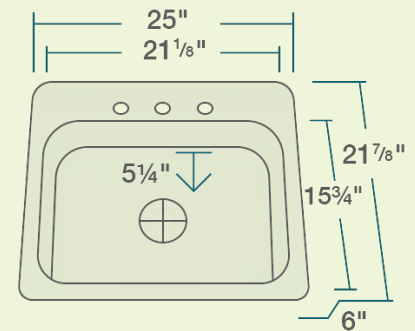

- 25" x 21 7/8" x 6"
- Topmount Installation
- 27" Minimum Cabinet Size
- 20-Gauge Steel
- Brushed Satin Finish
- Center Drain
- Thick Sound Dampener Rubber Pad
- Fully Insulated
- Installation Hardware Included
- Limited Lifetime Warranty
- ADA Compliant

Accessories

*Accessories not included

UPC: 841412153720

Features

Topmount Installation	27" Minimum Cabinet Size	20 Gauge	Cold-Rolled Stainless Steel	Brushed-Satin Finish	Center Drain 3 1/2"
Sound Dampening	Fully Insulated	Hardware Included	ADA Compliant	Limited Lifetime Warranty	One Bowl