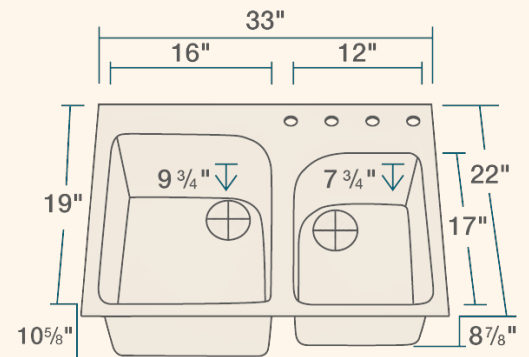

33" x 22" x 10 5/8"  
 Undermount Installation  
 36" Minimum Cabinet Size  
 Offset Drain  
 4-Hole Installation  
 Fits 3 5/8" Drain  
 Enameled Cast Iron

## Features

Undermount Installation	36" Minimum Cabinet Size	4-Hole Installation	Two Bowls, Equal		

UPC: 40688783178