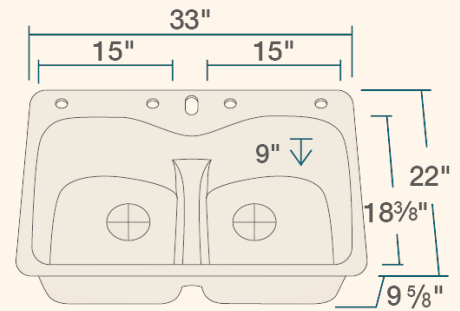

33" x 22" x 9 5/8"  
 Undermount Installation  
 36" Minimum Cabinet Size  
 Offset Drain  
 Fits 3 5/8" Drain  
 Enameled Cast Iron

## Features

Undermount Installation 	36" Minimum Cabinet Size 	Two Bowls, Equal 			

UPC: 650531315014