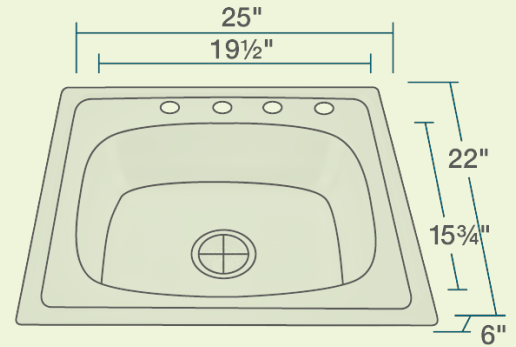

- 25" x 22" x 6"
- Topmount Installation
- 27" Minimum Cabinet Size
- 24-Gauge Steel
- Certified High-Quality 300 Series Stainless Steel
- Brushed Satin Finish
- Center Drain
- Thick Sound Dampener Rubber Pad
- Fully Insulated
- One-Piece Construction
- Installation Hardware Included
- Lifetime Warranty

## Features

<p>Topmount Installation</p>	<p>27" Minimum Cabinet Size</p>	<p>24 Gauge</p> <p>18G </p> <p>20G </p> <p>24G </p>	<p>Cold Rolled Stainless Steel</p>	<p>Brushed Satin Finish</p>	<p>Center Drain 3 1/2"</p>
<p>Sound Dampening</p>	<p>Fully Insulated</p>	<p>Hardware Included</p>	<p>cUPC Certified</p>	<p>Limited Lifetime Warranty</p>	