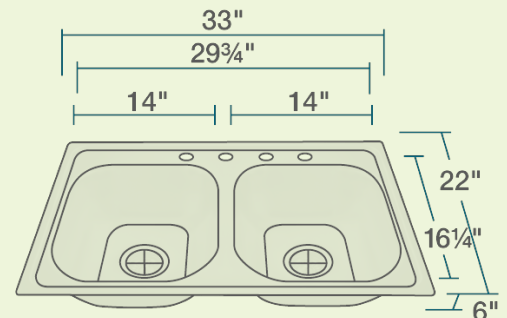

MX502T6 Equal Double Bowl Topmount Sink

Stainless Steel

Stainless Steel is the most popular choice for today's kitchens due to its clean look and durability. The beautiful brushed satin finish helps to hide small scratches that may occur over the lifetime of the sink. Our Stainless Steel sinks are made from high quality 14, 16, 18, 20 or 24 gauge steel. Most models are made of one piece construction that ensures the sturdiest kitchen sink you will find. Our sinks are made from 300-series stainless steel and are guaranteed not to rust or stain. Each sink is fully insulated and has a sound dampening pad. Our stainless steel sinks are backed by a limited lifetime warranty.

- 33" x 22" x 6"
- Topmount Installation
- 33" Minimum Cabinet Size
- 24-Gauge Steel
- Certified High-Quality 300 Series Stainless Steel
- Brushed Satin Finish
- Center Drain
- Thick Sound Dampener Rubber Pad
- Fully Insulated
- One-Piece Construction
- Installation Hardware Included
- Lifetime Warranty

Accessories

*Accessories not included

UPC: 812667026503

Features

Topmount Installation 	33" Minimum Cabinet Size 	24 Gauge 18G 20G 24G	Cold Rolled Stainless Steel 	Brushed Satin Finish 	Center Drain 3 1/2"
Sound Dampening 	Fully Insulated 	Hardware Included 	cUPC Certified 	Limited Lifetime Warranty 	