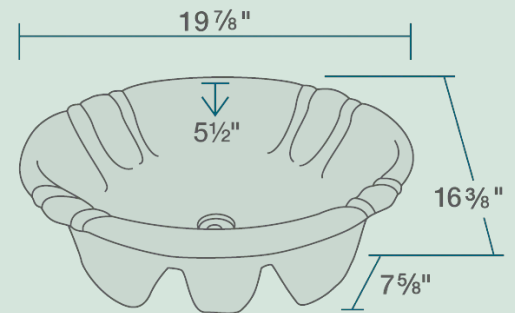

O1815-WHITE Vessel / Drop-In Sink

Porcelain

Our porcelain sinks are made of true vitreous china and are triple glazed to create the strongest sink you will find. All of our porcelain sinks are covered by a limited lifetime warranty. All undermount sinks come with a cardboard cutout template and mounting hardware.

19 7/8" x 16 3/8" x 7 5/8"
 Topmount or Vessel Installation
 21" Minimum Cabinet Size
 True Vitreous China
 Multiple Colors Available
 No Hardware Needed
 cUPC Certified (Uniform Plumbing Code)
 Limited Lifetime Warranty

Accessories

*Accessories not included

Available Colors

Features

Vessel or Drop-In Installation 	21" Minimum Cabinet Size 	True Vitreous China 	Multiple Colors Available 	Cutout Template 	No Hardware Needed
cUPC Certified 	Limited Lifetime Warranty 	One Bowl 			