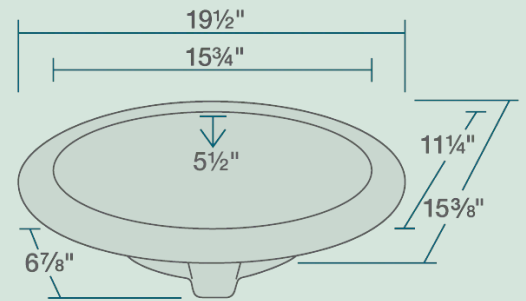

19 1/2" x 15 3/8" x 6 7/8"  
Topmount Installation  
21" Minimum Cabinet Size  
True Vitreous China  
Multiple Colors Available  
Cardboard Cutout Template Included  
cUPC Certified (Uniform Plumbing Code)  
Limited Lifetime Warranty