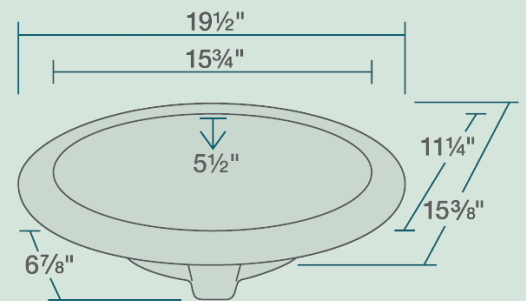

O1917-WHITE Overmount Vanity Bowl

Porcelain

Our porcelain sinks are made of true vitreous china and are triple glazed to create the strongest sink you will find. All of our porcelain sinks are covered by a limited lifetime warranty. All undermount sinks come with a cardboard cutout template and mounting hardware.

19 1/2" x 15 3/8" x 6 7/8"
 Topmount Installation
 21" Minimum Cabinet Size
 True Vitreous China
 Multiple Colors Available
 Cardboard Cutout Template Included
 cUPC Certified (Uniform Plumbing Code)
 Limited Lifetime Warranty

Accessories

*Accessories not included

Available Colors

Features

Drop-In Installation 	21" Minimum Cabinet Size 	True Vitreous China 	Multiple Colors Available 	Cutout Template 	cUPC Certified
Limited Lifetime Warranty 	One Bowl 				