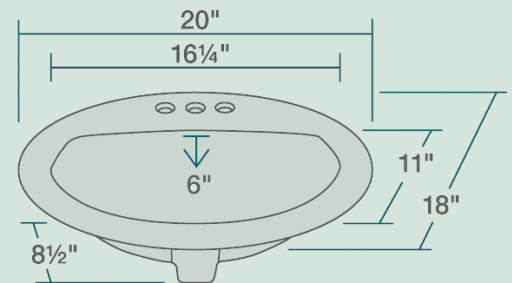

O2018-BISQUE Overmount Bathroom Sink

20" x 18" x 8 1/2"
 Topmount Installation
 21" Minimum Cabinet Size
 True Vitreous China
 Multiple Colors Available
 Cardboard Cutout Template Included
 cUPC Certified (Uniform Plumbing Code)
 Limited Lifetime Warranty

Accessories

*Accessories not included

Available Colors

Features

Drop-In Installation 	21" Minimum Cabinet Size 	True Vitreous China 	Multiple Colors Available 	Cutout Template 	cUPC Certified
Limited Lifetime Warranty 	One Bowl 				