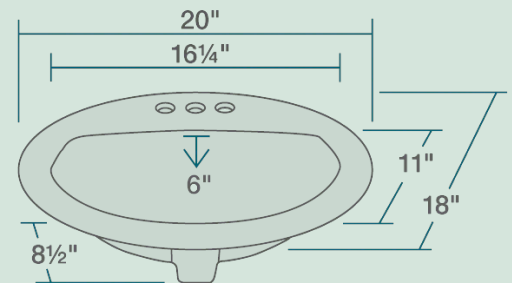

20" x 18" x 8 1/2"  
 Topmount Installation  
 21" Minimum Cabinet Size  
 True Vitreous China  
 Multiple Colors Available  
 Cardboard Cutout Template Included  
 cUPC Certified (Uniform Plumbing Code)  
 Limited Lifetime Warranty