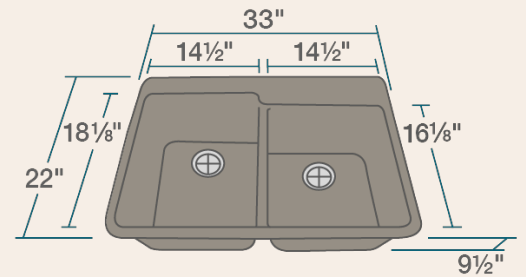

33" x 22" x 9 1/2"
Topmount Installation
Made with 80% Quartz, 20% Acrylic
All-Natural Materials - Eco-Friendly and Recyclable
Offset Drain
Heat Resistant to 550 Degrees
Stain Resistant
Scratch Resistant
Multiple Colors Available
Installation Hardware Included
Limited Lifetime Warranty
Acrylic Provides Sound Dampening - No Pads Needed

Accessories

*Accessories not included

Available Colors

Features

Topmount Installation	33" Minimum Cabinet Size	80% Quartz 20% Acrylic	Heat Resistant	Stain Resistant	Scratch Resistant
Multiple Colors Available	Hardware Included	Limited Lifetime Warranty	Two Bowls, Offset		