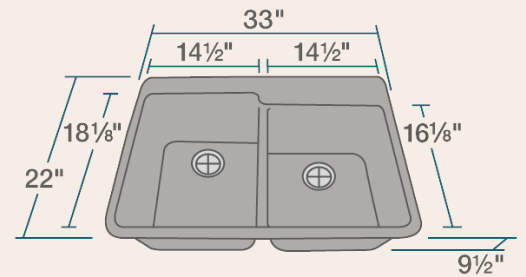

33" x 22" x 9 1/2"
Topmount Installation
Made with 80% Quartz, 20% Acrylic
All-Natural Materials - Eco-Friendly and Recyclable
Offset Drain
Heat Resistant to 550 Degrees
Stain Resistant
Scratch Resistant
Multiple Colors Available
Installation Hardware Included
Limited Lifetime Warranty
Acrylic Provides Sound Dampening - No Pads Needed

Accessories

*Accessories not included

Available Colors

Features

Topmount Installation 	33" Minimum Cabinet Size 	80% Quartz 20% Acrylic 	Heat Resistant 	Stain Resistant 	Scratch Resistant
Multiple Colors Available 	Hardware Included 	Limited Lifetime Warranty 	Two Bowls, Offset 		