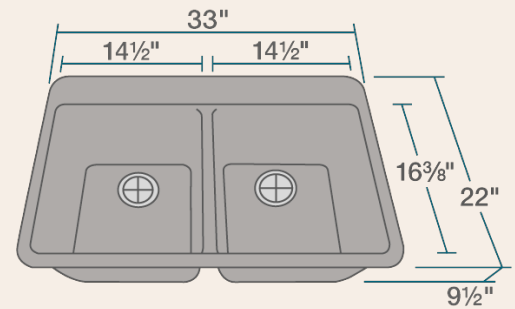

- 33" x 22" x 9 1/2"
- Topmount Installation
- Made with 80% Quartz, 20% Acrylic
- All-Natural Materials - Eco-Friendly and Recyclable
- Offset Drain
- Heat Resistant to 550 Degrees
- Stain Resistant
- Scratch Resistant
- Multiple Colors Available
- Installation Hardware Included
- Limited Lifetime Warranty
- Acrylic Provides Sound Dampening - No Pads Needed