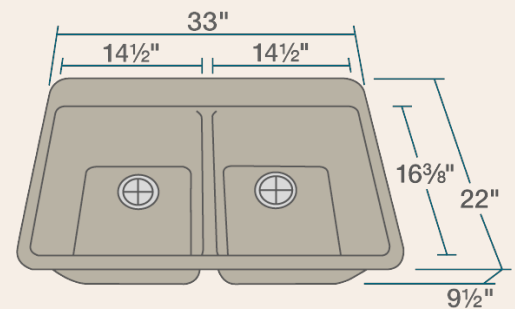

# T802-SLATE Double Equal Bowl Topmount Sink

- 33" x 22" x 9 1/2"
- Topmount Installation
- Made with 80% Quartz, 20% Acrylic
- All-Natural Materials - Eco-Friendly and Recyclable
- Offset Drain
- Heat Resistant to 550 Degrees
- Stain Resistant
- Scratch Resistant
- Multiple Colors Available
- Installation Hardware Included
- Limited Lifetime Warranty
- Acrylic Provides Sound Dampening - No Pads Needed