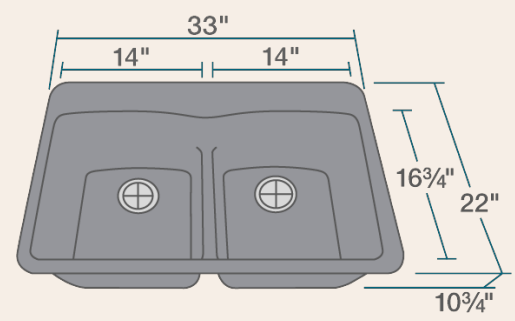

Accessories

*Accessories not included

- 33" x 22" x 10 3/4"
- Topmount Installation
- 33" Minimum Cabinet Size
- Made with 80% Quartz, 20% Acrylic
- All-Natural Materials - Eco-Friendly and Recyclable
- Offset Drain
- Heat Resistant to 550 Degrees
- Stain Resistant
- Scratch Resistant
- Multiple Colors Available
- Installation Hardware Included
- Limited Lifetime Warranty
- Acrylic Provides Sound Dampening - No Pads Needed

Available Colors

UPC: 841412138246

Features

Topmount Installation 	33" Minimum Cabinet Size 	80% Quartz 20% Acrylic 	Heat Resistant 	Stain Resistant 	Scratch Resistant
Multiple Colors Available 	Hardware Included 	Limited Lifetime Warranty 	Two Bowls, Equal 		