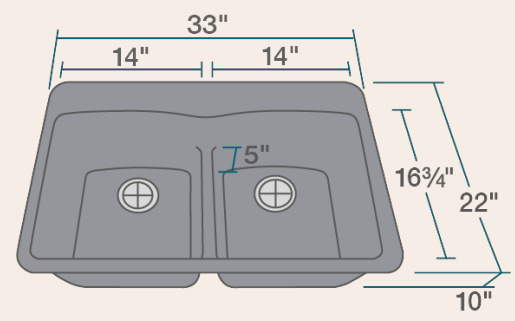

Accessories

*Accessories not included

Available Colors

- 33" x 22" x 10 3/4"
- Topmount Installation
- 33" Minimum Cabinet Size
- Made with 80% Quartz, 20% Acrylic
- All-Natural Materials - Eco-Friendly and Recyclable
- Offset Drain
- Heat Resistant to 550 Degrees
- Stain Resistant
- Scratch Resistant
- Multiple Colors Available
- Installation Hardware Included
- Limited Lifetime Warranty
- Acrylic Provides Sound Dampening - No Pads Needed

Features

Topmount Installation	36" Minimum Cabinet Size	80% Quartz 20% Acrylic	Heat Resistant	Stain Resistant	Scratch Resistant
Multiple Colors Available	Hardware Included	Limited Lifetime Warranty	Two Bowls, Equal		