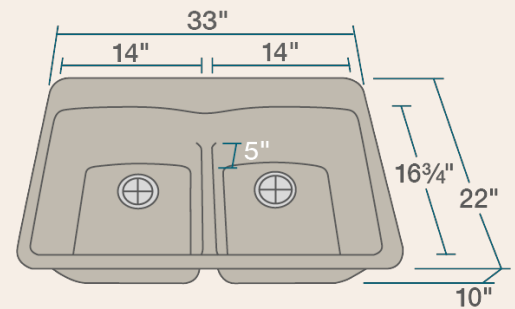

# T812-SLATE Double Equal Bowl Low-Divide Topmount Sink

33" x 22" x 10 3/4"  
 Topmount Installation  
 33" Minimum Cabinet Size  
 Made with 80% Quartz, 20% Acrylic  
 All-Natural Materials - Eco-Friendly and Recyclable  
 Offset Drain  
 Heat Resistant to 550 Degrees  
 Stain Resistant  
 Scratch Resistant  
 Multiple Colors Available  
 Installation Hardware Included  
 Limited Lifetime Warranty  
 Acrylic Provides Sound Dampening - No Pads Needed