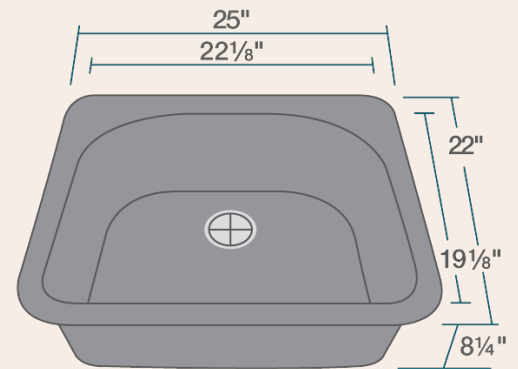

- 25" x 22" x 8 1/4"
- Topmount Installation
- Made with 80% Quartz, 20% Acrylic
- All-Natural Materials - Eco-Friendly and Recyclable
- Offset Drain
- Heat Resistant to 550 Degrees
- Stain Resistant
- Scratch Resistant
- Multiple Colors Available
- Installation Hardware Included
- Limited Lifetime Warranty
- Acrylic Provides Sound Dampening - No Pads Needed