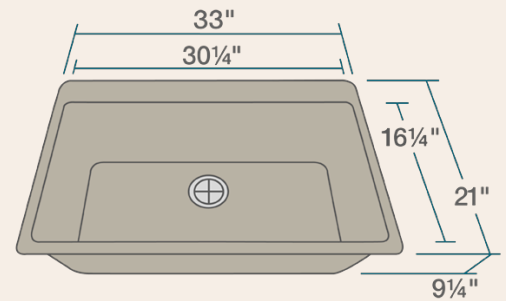

33" x 21" x 9 1/4"
Topmount Installation
Made with 80% Quartz, 20% Acrylic
All-Natural Materials - Eco-Friendly and Recyclable
Offset Drain
Heat Resistant to 550 Degrees
Stain Resistant
Scratch Resistant
Multiple Colors Available
Installation Hardware Included
Limited Lifetime Warranty
Acrylic Provides Sound Dampening - No Pads Needed

Accessories

*Accessories not included

Available Colors

Features

Topmount Installation	33" Minimum Cabinet Size	80% Quartz 20% Acrylic	Heat Resistant	Stain Resistant	Scratch Resistant
Multiple Colors Available	Hardware Included	Limited Lifetime Warranty	One Bowl		