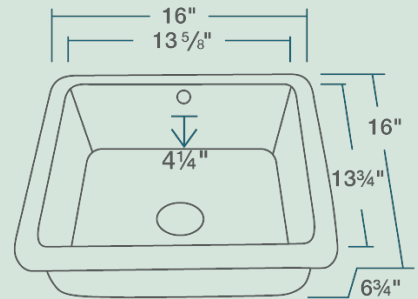

16" x 16" x 6 3/4"  
 Undermount Installation  
 18" Minimum Cabinet Size  
 True Vitreous China  
 Cardboard Cutout Template Included  
 Installation Hardware Included  
 Limited Lifetime Warranty

## Features

Undermount Installation	18" Minimum Cabinet Size	True Vitreous China	Cutout Template	Hardware Included	Limited Lifetime Warranty
One Bowl					

UPC: 841412152266