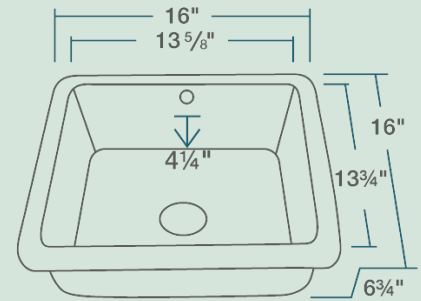

16" x 16" x 6 3/4"  
 Undermount Installation  
 18" Minimum Cabinet Size  
 True Vitreous China  
 Cardboard Cutout Template Included  
 Installation Hardware Included  
 Limited Lifetime Warranty

## Features

Undermount Installation	18" Minimum Cabinet Size	True Vitreous China	Cutout Template	Hardware Included	Limited Lifetime Warranty

UPC: 841412152266