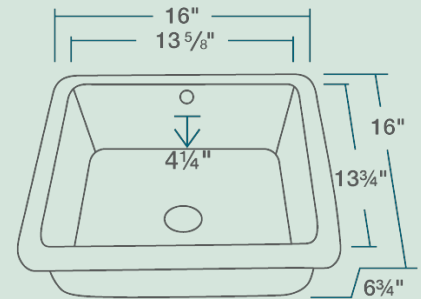

16" x 16" x 6 3/4"
Undermount Installation
18" Minimum Cabinet Size
True Vitreous China
Cardboard Cutout Template Included
Installation Hardware Included
Limited Lifetime Warranty

Accessories

No Available Accessories

Available Colors

Features

Undermount Installation	18" Minimum Cabinet Size	True Vitreous China	Cutout Template	Hardware Included	Limited Lifetime Warranty
One Bowl					

UPC: 841412152259