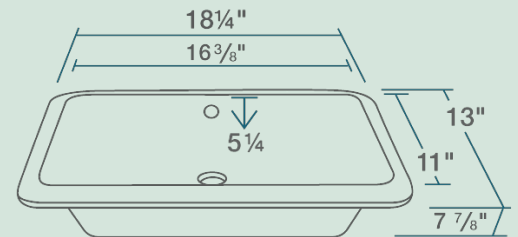

18 1/4" x 13" x 7 7/8"
 Undermount Installation
 21" Minimum Cabinet Size
 True Vitreous China
 Cardboard Cutout Template Included
 Installation Hardware Included
 Limited Lifetime Warranty

Accessories

No Available Accessories

Available Colors

Features

Undermount Installation	21" Minimum Cabinet Size	True Vitreous China	Cutout Template	Hardware Included	Limited Lifetime Warranty
One Bowl					

UPC: 841412152310