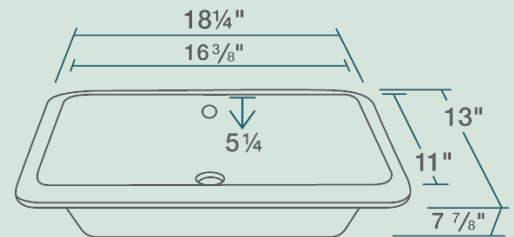

18 1/4" x 13" x 7 7/8"  
 Undermount Installation  
 21" Minimum Cabinet Size  
 True Vitreous China  
 Cardboard Cutout Template Included  
 Installation Hardware Included  
 Limited Lifetime Warranty