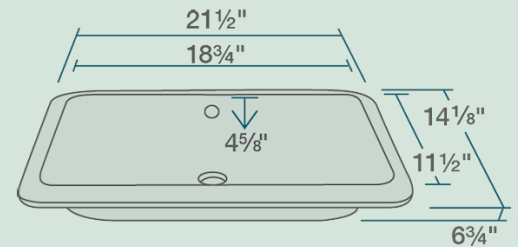

21 1/2" x 14 1/8" x 6 3/4"
 Undermount Installation
 24" Minimum Cabinet Size
 True Vitreous China
 Multiple Colors Available
 Cardboard Cutout Template Included
 Installation Hardware Included
 cUPC Certified (Uniform Plumbing Code)
 Limited Lifetime Warranty
 ADA Compliant

Accessories

*Accessories not included

Available Colors

Features

Undermount Installation	24" Minimum Cabinet Size	True Vitreous China	Multiple Colors Available	Cutout Template	Hardware Included
ADA Compliant	cUPC Certified	Limited Lifetime Warranty	One Bowl		