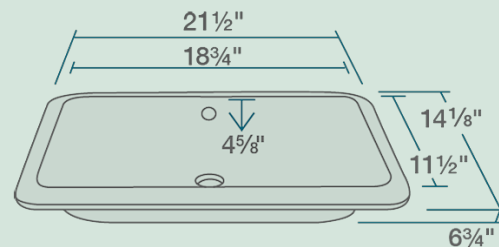

21 1/2" x 14 1/8" x 6 3/4"
 Undermount Installation
 24" Minimum Cabinet Size
 True Vitreous China
 Multiple Colors Available
 Cardboard Cutout Template Included
 Installation Hardware Included
 cUPC Certified (Uniform Plumbing Code)
 Limited Lifetime Warranty
 ADA Compliant

Accessories

*Accessories not included

Available Colors

Features

Undermount Installation	24" Minimum Cabinet Size	True Vitreous China	Multiple Colors Available	Cutout Template	Hardware Included
ADA Compliant	cUPC Certified	Limited Lifetime Warranty	One Bowl		