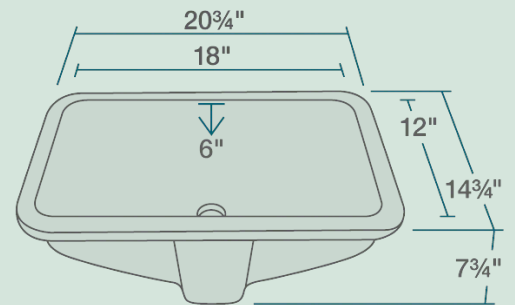

20 3/4" x 14 3/4" x 7 3/4"
 True Vitreous China
 Cardboard Cutout Template Included
 Installation Hardware Included
 Limited Lifetime Warranty

Accessories

*Accessories not included

Available Colors

Features

Undermount Installation	24" Minimum Cabinet Size	True Vitreous China	Cutout Template	Hardware Included	Limited Lifetime Warranty
One Bowl					

UPC: 817299011163