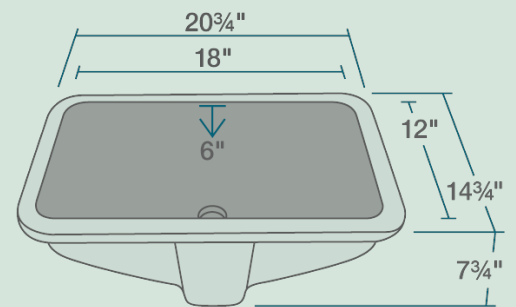

20 3/4" x 14 3/4" x 7 3/4"  
 True Vitreous China  
 Cardboard Cutout Template Included  
 Installation Hardware Included  
 Limited Lifetime Warranty