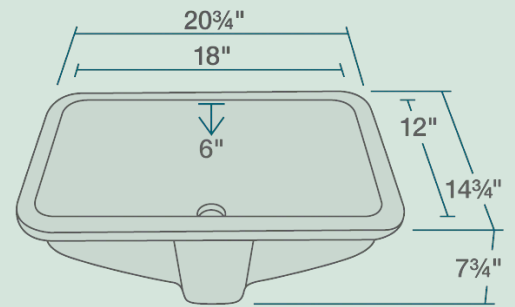

20 3/4" x 14 3/4" x 7 3/4"
True Vitreous China
Cardboard Cutout Template Included
Installation Hardware Included
Limited Lifetime Warranty

Accessories

*Accessories not included

Available Colors

Features

Undermount Installation	24" Minimum Cabinet Size	True Vitreous China	Cutout Template	Hardware Included	Limited Lifetime Warranty
One Bowl					