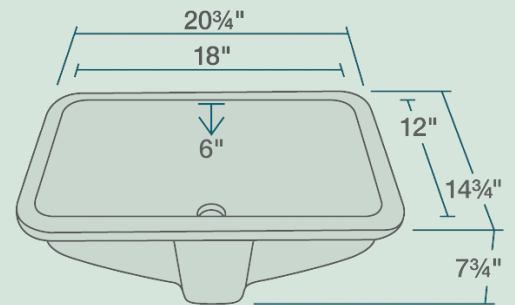

20 3/4" x 14 3/4" x 7 3/4"
 True Vitreous China
 Cardboard Cutout Template Included
 Installation Hardware Included
 Limited Lifetime Warranty

Accessories

*Accessories not included

Available Colors

Features

Undermount Installation	24" Minimum Cabinet Size	True Vitreous China	Cutout Template	Hardware Included	Limited Lifetime Warranty
One Bowl					

UPC: 817299011156