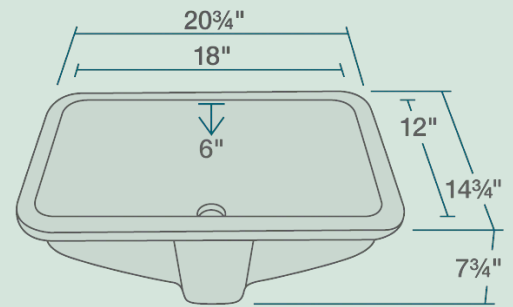

20 3/4" x 14 3/4" x 7 3/4"  
 True Vitreous China  
 Cardboard Cutout Template Included  
 Installation Hardware Included  
 Limited Lifetime Warranty  
 SinkLink installation piece included