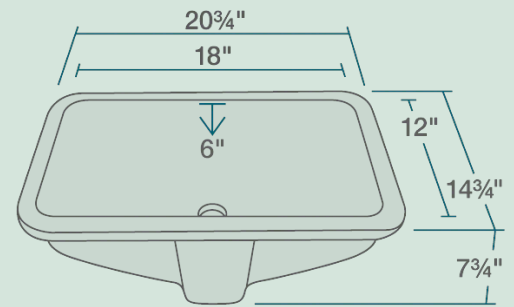

U1913B-SLBL Rectangular Sink with Black SinkLink

Porcelain

Our porcelain sinks are made of true vitreous china and are triple glazed to create the strongest sink you will find. All of our porcelain sinks are covered by a limited lifetime warranty. All undermount sinks come with a cardboard cutout template and mounting hardware. This sink can be mounted under a laminate countertop with the included SinkLink installation piece, creating a sleek look. Offered in white, black or gray, the SinkLink is constructed from thick durable plastic and acts as a secure barrier that keeps the foundation of the laminate countertop dry.

20 3/4" x 14 3/4" x 7 3/4"
 True Vitreous China
 Cardboard Cutout Template Included
 Installation Hardware Included
 Limited Lifetime Warranty
 SinkLink installation piece included

Accessories

*Accessories not included

Available Colors

Features

Undermount Installation	24" Minimum Cabinet Size	True Vitreous China	Cutout Template	Hardware Included	Limited Lifetime Warranty
One Bowl					

UPC: 817299011163